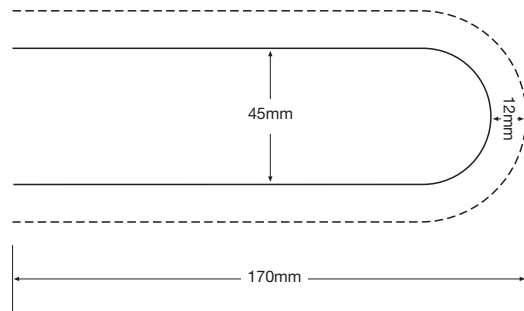

Front View

Cross Section

**Front Faced
Finger Pull
FF12**

Front View

Cross Section

**Round Finger
Pull Cut Out
FF13**

(can be located anywhere
on face of door)

Front View

Cross Section

**Curved Finger Pull
Cut Out
FF14**

(can be located anywhere
on face of door)

Front View

Cross Section

Parapan[®]

High Gloss^{solid} Acrylic

Parapan[®] Edge Treatments and Finger Pulls

Below is a choice of interesting and unusual edge treatments and finger pulls for 18mm thick Parapan doors[®]. This provides an original and unique touch to the finished product.

1mm Radius Edge
FF01/A