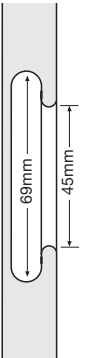

Front View

Cross Section

**Front Faced
Finger Pull
FF12**

Front View

Cross Section

**Round Finger
Pull Cut Out
FF13**

(can be located anywhere
on face of door)

Front View

Cross Section

**Curved Finger Pull
Cut Out
FF14**

(can be located anywhere
on face of door)

Front View

Cross Section

Parapan[®]

High Gloss^{solid} Acrylic

Parapan[®] Edge Treatments and Finger Pulls

Below is a choice of interesting and unusual edge treatments and finger pulls for 18mm thick Parapan doors[®]. This provides an original and unique touch to the finished product.

1mm Radius Edge
FF01/A

2mm Radius Edge
FF01/B

3mm Radius Edge
FF01/C

6mm Radius Edge*
FF01/D

Straight Finger Pull
FF04

Curved Finger Pull 15mm Radius
FF02

Front Curved Finger Pull
FF09

Front Straight Finger Pull
FF10
(not available on curved doors)