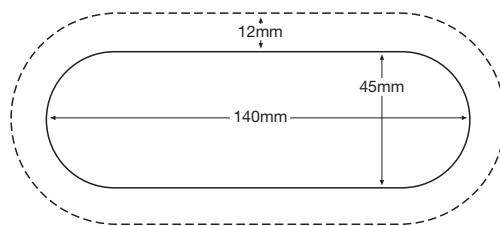

Front View

Cross Section

**Front Faced
Finger Pull
FF12**

Front View

Cross Section

**Round Finger
Pull Cut Out
FF13**

(can be located anywhere
on face of door)

Front View

Cross Section

**Curved Finger Pull
Cut Out
FF14**

(can be located anywhere
on face of door)

Front View

Cross Section

Parapan[®]

High Gloss^{solid} Acrylic

Parapan[®] Edge Treatments and Finger Pulls

Below is a choice of interesting and unusual edge treatments and finger pulls for 18mm thick Parapan doors[®]. This provides an original and unique touch to the finished product.

1mm Radius Edge
FF01/A