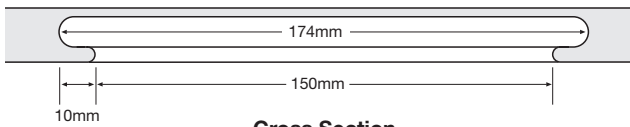

Parapan[®]

High Gloss^{solid} Acrylic

Parapan[®] Front Faced Finger Pull Handles

Below is a choice finger pull handles.

Please note: Front finger pulls not available on curved Parapan[®] doors.

**Front Scooped
Finger Pull
FF11**

Front View

Cross Section

**Front Faced
Finger Pull
FF12**

Front View

Cross Section

**Round Finger
Pull Cut Out
FF13**

(can be located anywhere
on face of door)

Front View

Cross Section

**Curved Finger Pull
Cut Out
FF14**

(can be located anywhere
on face of door)

Front View

Cross Section

Parapan[®]

High Gloss^{solid} Acrylic

Parapan[®] Edge Treatments and Finger Pulls

Below is a choice of interesting and unusual edge treatments and finger pulls for 18mm thick Parapan doors[®]. This provides an original and unique touch to the finished product.

1mm Radius Edge
FF01/A