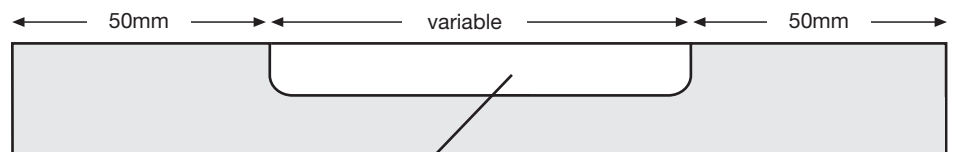

Parapan®

High Gloss ^{solid} Acrylic

Parapan® Edge Treatments and Finger Pulls

Below is a choice of interesting and unusual edge treatments and finger pulls for 18mm thick Parapan® doors. This provides an original and unique touch to the finished product.

*Edge treatment charges included in the door price.

Scooped Rear Finger Pull
FF08
extra **£4.49** per 100mm