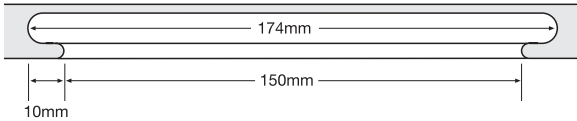

Below is a choice of finger pull handles.

Please note: Front finger pulls are not available on curved Parapan[®] doors.

Front Faced Finger Pull Handles	£14.71 each
---------------------------------	-------------

**Front Scooped
Finger Pull**
FF11

Front View

Cross Section

**Front Faced
Finger Pull**
FF12

Front View

Cross Section

**Round Finger
Pull Cut Out**
FF13
(can be located anywhere
on face of door)

Front View