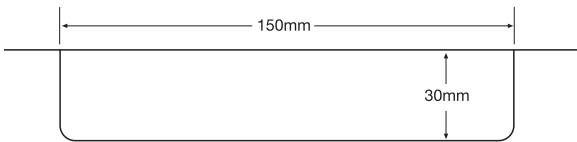

Parapan® Front Faced Finger Pull Handles

Below is a choice of finger pull handles.

Please note: Front finger pulls are not available on curved Parapan® doors.

Front Faced Finger Pull Handles	£14.71 each

Front View