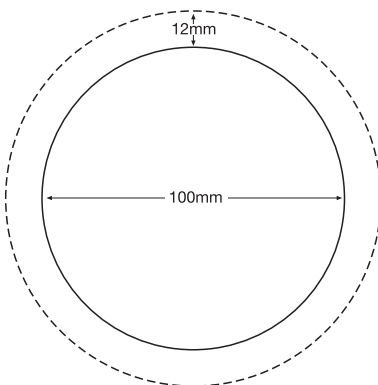

Parapan® Front Faced Finger Pull Handles

Below is a choice of finger pull handles.

Please note: Front finger pulls are not available on curved Parapan® doors.

Front Faced Finger Pull Handles	£14.71 each

Front View