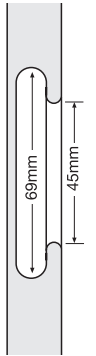

Other sizes are available on application.

18mm Thick Flat Parapan [®] Doors		Width						
		296mm	346mm	396mm	446mm	496mm	596mm	1000mm
Height	115mm	23.32	26.62	29.92	33.22	36.53	43.14	69.95
	140mm	26.28	29.96	33.62	37.29	40.97	48.30	78.06
	175mm	30.44	34.63	38.81	42.99	47.17	55.64	89.41
	215mm	35.20	39.96	44.73	49.49	54.26	63.79	102.39
	285mm	43.52	49.30	55.09	60.88	66.66	78.23	125.09
	355mm	51.84	58.65	65.47	72.26	79.07	92.68	147.80
	415mm	58.98	66.66	74.34	82.02	89.71	105.07	167.26
	455mm	63.73	72.00	80.26	88.53	96.80	113.32	180.23
	535mm	73.25	82.67	92.11	101.54	110.97	129.83	206.18
	570mm	77.40	87.37	97.30	107.24	117.18	137.06	217.53
	715mm	94.65	106.15	118.76	130.83	142.88	166.99	264.57
	895mm	116.17	130.85	145.54	160.22	174.91	204.28	322.95
	980mm	126.28	142.21	158.13	174.06	189.98	221.84	350.52
1245mm	157.81	177.60	197.39	217.18	236.97	276.56	436.48	

**Front Scooped
Finger Pull**
FF11

Front View

Cross Section

**Front Faced
Finger Pull**
FF12

Front View

Cross Section

**Round Finger
Pull Cut Out**
FF13
(can be located anywhere
on face of door)

Front View

Cross Section

**Curved Finger
Pull Cut Out**
FF14
(can be located anywhere
on face of door)

Front View

Cross Section

Curved Doors

Parapan[®] can be thermoformed into curved doors. We have available up to 30no. standard moulds that can be used to create a wide variety of curved door shapes. We can also develop new moulds to suit your requirements. Please see our Curved Door Brochure for more details.