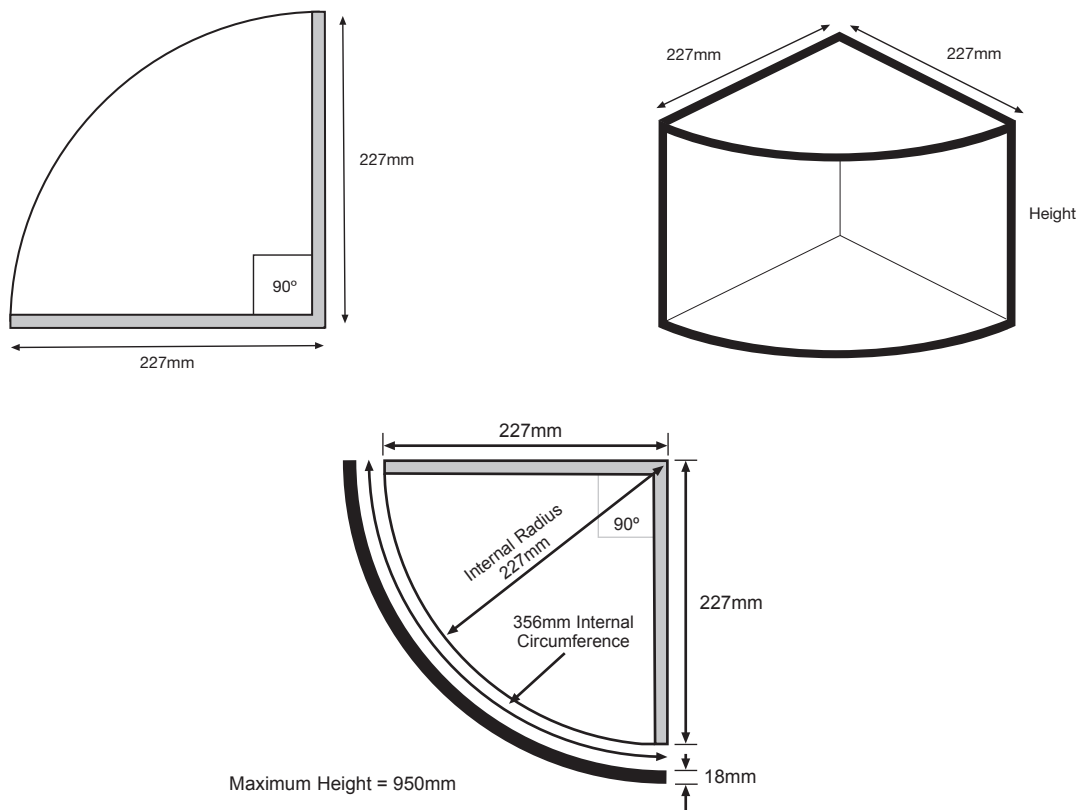

Cross Section

**Curved Finger
Pull Cut Out**
FF14
(can be located anywhere
on face of door)

Front View

Cross Section

Curved Doors

Parapan[®] can be thermoformed into curved doors. We have available up to 30no. standard moulds that can be used to create a wide variety of curved door shapes. We can also develop new moulds to suit your requirements. Please see our Curved Door Brochure for more details.

To produce a curved door we need to know the size of the car cass on which the door will be hung.

For a carcass like the one below it needs a door with an internal circumference of 356mm. To give you a quotation for the door in question, we need to know its internal circumference.

The formula to get this is: $\frac{2 \times \pi \times R}{4}$ or $\frac{2 \times 3.1416 \times 227}{4} = 356\text{mm}$

Due to the nature of the acrylic, the size of the curved doors may vary slightly by the odd mm.