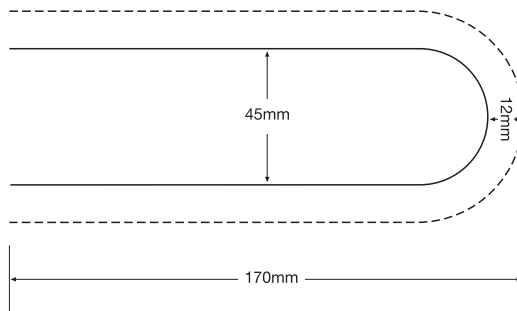

Other sizes are available on application.

18mm Thick Flat Parapan [®] Doors		Width						
		296mm	346mm	396mm	446mm	496mm	596mm	1000mm
Height	115mm	23.32	26.62	29.92	33.22	36.53	43.14	69.95
	140mm	26.28	29.96	33.62	37.29	40.97	48.30	78.06
	175mm	30.44	34.63	38.81	42.99	47.17	55.64	89.41
	215mm	35.20	39.96	44.73	49.49	54.26	63.79	102.39
	285mm	43.52	49.30	55.09	60.88	66.66	78.23	125.09
	355mm	51.84	58.65	65.47	72.26	79.07	92.68	147.80
	415mm	58.98	66.66	74.34	82.02	89.71	105.07	167.26
	455mm	63.73	72.00	80.26	88.53	96.80	113.32	180.23
	535mm	73.25	82.67	92.11	101.54	110.97	129.83	206.18
	570mm	77.40	87.37	97.30	107.24	117.18	137.06	217.53
	715mm	94.65	106.15	118.76	130.83	142.88	166.99	264.57
	895mm	116.17	130.85	145.54	160.22	174.91	204.28	322.95
	980mm	126.28	142.21	158.13	174.06	189.98	221.84	350.52
1245mm	157.81	177.60	197.39	217.18	236.97	276.56	436.48	

**Front Scooped
Finger Pull**
FF11

Front View

Cross Section

**Front Faced
Finger Pull**
FF12

Front View

Cross Section

**Round Finger
Pull Cut Out**
FF13
(can be located anywhere
on face of door)

Front View

The formula to get this is: $\frac{2 \times \pi \times R}{4}$ or $\frac{2 \times 3.1416 \times 227}{4} = 356\text{mm}$

Due to the nature of the acrylic, the size of the curved doors may vary slightly by the odd mm.